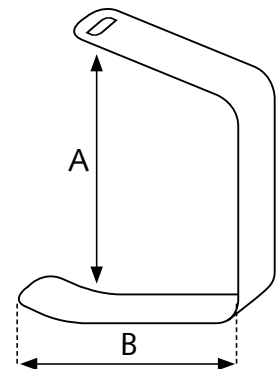

Lift & Care systems for people with reduced mobility

www.handimove.com

Thigh supports

● Versions and dimensions

Art. n°	Description	Color	A [mm]	B [mm]
1077S	Standard child	gray	160	130
1077M	Standard medium	gray	220	180
1077L	Standard adult	gray	310	250
1074S	Standard Slipproof child	black	158	130
1074M	Standard Slipproof medium	black	220	180
1074L	Standard Slipproof adult	black	285	250
1075M	Contour Slipproof	black	220	150
1078M	Contour	gray	220	150
1076S	Muscular dystrophy slipproof child	black	165	130
1076M	Muscular dystrophy slipproof adult	black	220	175
1079S	Muscular dystrophy standard child	gray	160	130
1079M	Muscular dystrophy standard adult	gray	220	180