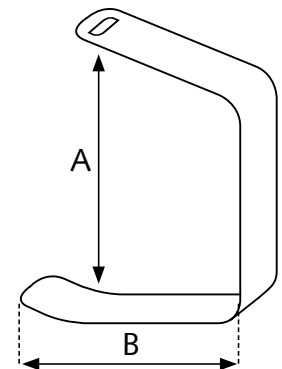

## ● Versions and dimensions

Art. n°	Description	Color	A [mm]	B [mm]
<b>1074S</b>	Standard slipproof small	black	160	130
<b>1074M</b>	Standard slipproof medium	black	220	180
<b>1074L</b>	Standard slipproof large	black	285	250
<b>1074XL</b>	Standard slipproof extra-large	black	310	250
<b>1075M</b>	Contour slipproof medium	black	220	150
<b>1076S</b>	Muscular dystrophy slipproof small	black	160	130
<b>1076M</b>	Muscular dystrophy slipproof medium	black	220	180
<b>1077S</b>	Standard small	grey	160	130
<b>1077M</b>	Standard medium	grey	220	180
<b>1077XL</b>	Standard extra-large	grey	310	250
<b>1078M</b>	Contour medium	grey	220	150
<b>1079S</b>	Muscular dystrophy standard small	grey	160	130
<b>1079M</b>	Muscular dystrophy standard medium	grey	220	180