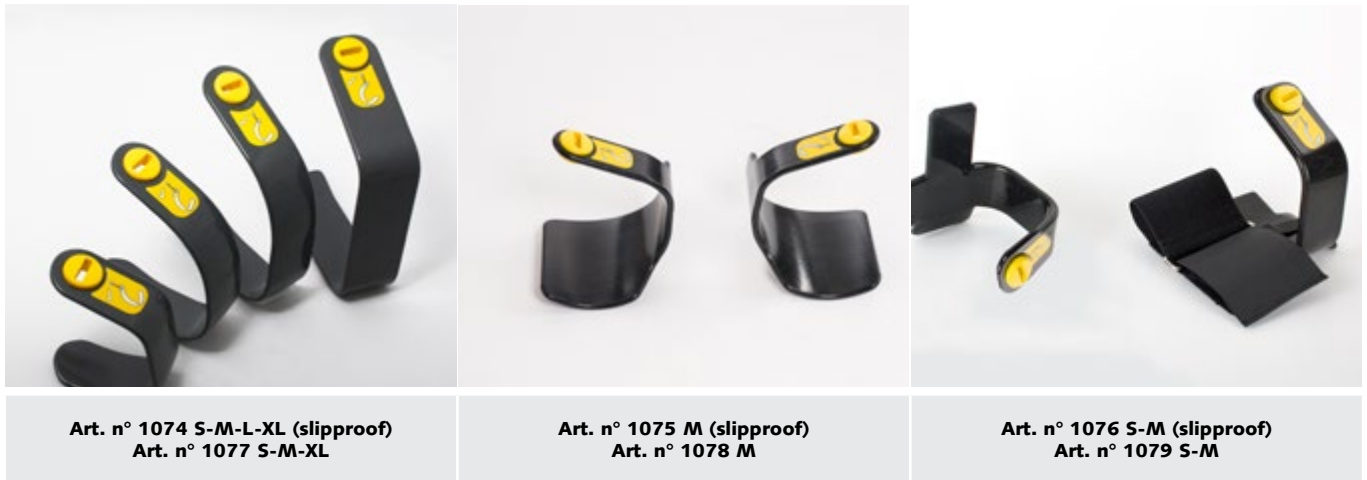

## Thigh supports

The key to making the body support self-adjust for you

- Handi-Move offers a variety of thigh supports to make it possible for many different people to enjoy the benefits of the SureHands® body support
- They make it possible to distribute the pressure and the body weight uniformly. They also ensure that the body is in balance during lifting and that the back stays nice and straight.
- Thigh supports fit securely under the thigh and are made of a maintenance friendly rust-resistant material
- The patented thigh support fix is designed for extra comfort

## ● Versions and dimensions

Art. n°	Description	Color	A [mm]	B [mm]
<b>1074S</b>	Standard slipproof small	black	160	130
<b>1074M</b>	Standard slipproof medium	black	220	180
<b>1074L</b>	Standard slipproof large	black	285	250
<b>1074XL</b>	Standard slipproof extra-large	black	310	250
<b>1075M</b>	Contour slipproof medium	black	220	150
<b>1076S</b>	Muscular dystrophy slipproof small	black	160	130
<b>1076M</b>	Muscular dystrophy slipproof medium	black	220	180
<b>1077S</b>	Standard small	grey	160	130
<b>1077M</b>	Standard medium	grey	220	180
<b>1077XL</b>	Standard extra-large	grey	310	250
<b>1078M</b>	Contour medium	grey	220	150
<b>1079S</b>	Muscular dystrophy standard small	grey	160	130
<b>1079M</b>	Muscular dystrophy standard medium	grey	220	180