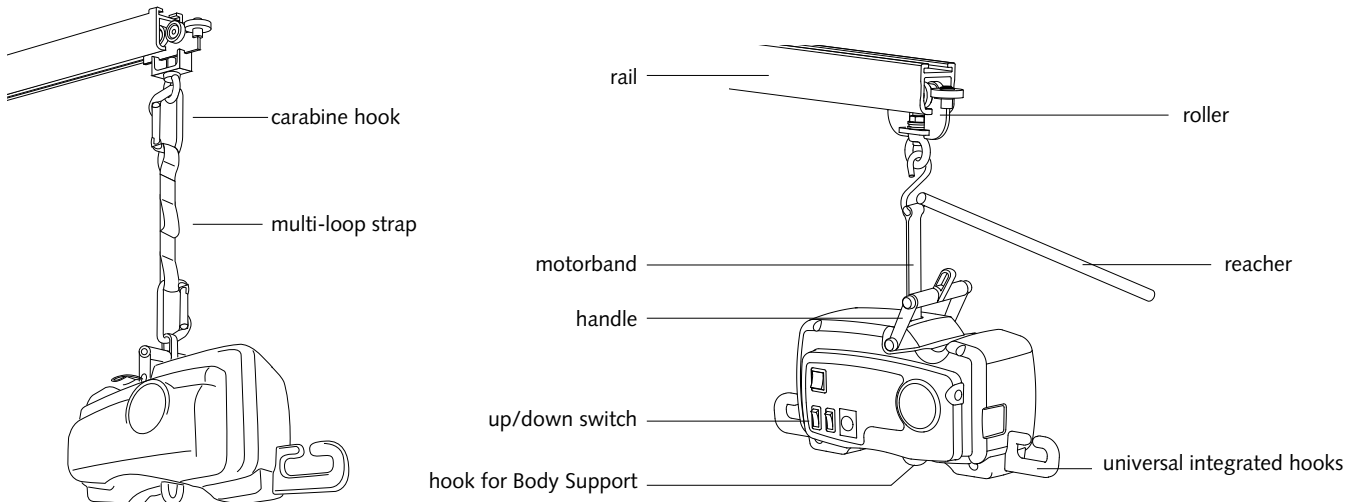

# Portable motor - tarzan

Versatility and portability

- Light & Compact
- Powerful, lifts up to 182 kg
- Durable, gets you through multiple lifts between charges
- Built-in spreader bar for Handi-Slings and built-in hook for SureHands Body Support
- Manual control and/or control panel
- Emergency down feature
- Easy to use
- Budget friendly

## ● Dimensions and specifications

Weight .....	8 kg
Max. Lifting Capacity .....	182 kg
Length.....	500 mm
Width .....	200 mm
Height .....	200 mm
Standard length of motorband.....	1700 mm
Length of motorband outside motor.....	1530 mm
Batteries .....	3 x 8 V
Capacity of batteries.....	3,2 Ah ea
Number of lifts with full batteries.....	65 x with 100 kg over a distance of 50 cm
Motor cover composition.....	ABS
Acceleration and deceleration .....	Electric
Overhead rail composition.....	Aluminium alloy, white laquered