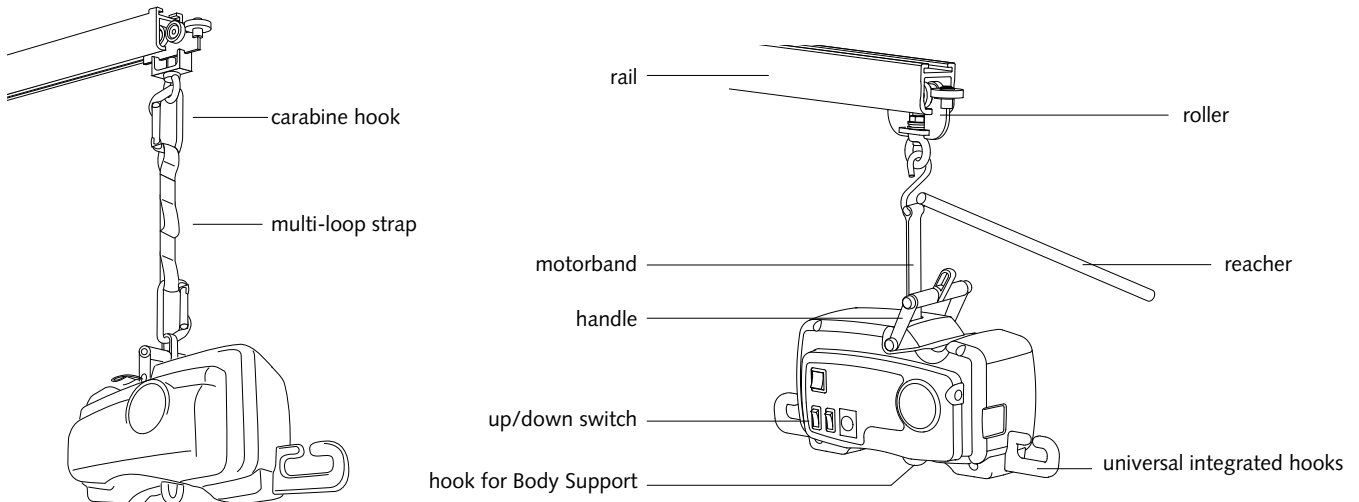

Model 2545

Portable motor - tarzan

Versatility and portability

- Light & Compact
- Powerful, lifts up to 182 kg
- Durable, gets you through multiple lifts between charges
- Built-in spreader bar for Handi-Slings and built-in hook for SureHands Body Support
- Manual control and/or control panel
- Emergency down feature
- Easy to use
- Budget friendly

Lift & Care systems for people with reduced mobility

www.handimove.com

Portable motor Tarzan

● Portable motor with rail

● Dimensions and specifications

Weight	8 kg
Max. Lifting Capacity	182 kg
Length.....	500 mm
Width	200 mm
Height	200 mm
Standard length of motorband.....	1700 mm
Length of motorband outside motor.....	1530 mm
Batteries	3 x 8 V
Capacity of batteries.....	3,2 Ah ea
Number of lifts with full batteries.....	65 x with 100 kg over a distance of 50 cm
Motor cover composition.....	ABS
Acceleration and deceleration	Electric
Overhead rail composition.....	Aluminium alloy, white laquered

● With handi-slings or body support

Thanks to the integrated hooks on both sides of the motor and the swivel hook placed centrally at the bottom, the motor can be used with all Handi-slings or with the Body Support.