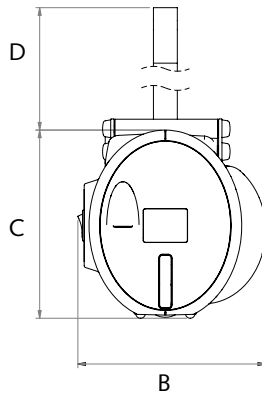

Lift & Care systems for people with reduced mobility

www.handimove.com

Portable ceiling hoist

● Dimensions

A	480 mm
B	200 mm
C	210 mm
D	1550 mm

● Technical specifications

Weight	8 kg
Max. Lifting Capacity	182 kg
Batteries	2 x 12 VDC/3.2 Ah.
Charger:	input 220 V AC / output 24 V DC
Number of lifts with full batteries.....	50 with 100 kg / 50 cm
Motor cover	ABS
Emergency down	Electric
Overhead rail.....	Aluminium alloy, white laquered