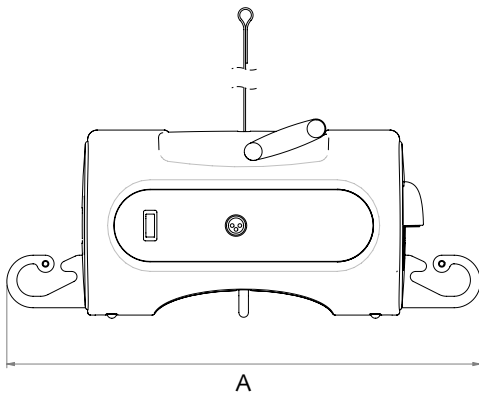

Model 2840

Portable ceiling hoist

A portable motor for multiple transfers in several rooms:
you can use it everywhere

- Can be used in different rooms with different rail sections (bedroom, bathroom, toilet, shower...).
- The door opening does not have to be modified.
- Light and compact, yet powerful: lifting up to 182 kg.
- Aesthetic: streamlined timeless design.
- Budget-friendly: one motor for several places.
- In combination with the Handi-Move Body Support® or slings.

Lift & Care systems for people with reduced mobility

www.handimove.com

Portable ceiling hoist

● Dimensions

A	480 mm
B	200 mm
C	210 mm
D	1550 mm

● Technical specifications

Weight	8 kg
Max. Lifting Capacity	182 kg
Batteries	2 x 12 VDC/3.2 Ah.
Charger:	input 220 V AC / output 24 V DC
Number of lifts with full batteries.....	50 with 100 kg / 50 cm
Motor cover	ABS
Emergency down	Electric
Overhead rail.....	Aluminium alloy, white laquered

● With slings or Body Support

Thanks to the integrated hooks on both sides of the motor and the swivel hook placed centrally at the bottom, the motor can be used with all slings or with the Handi-Move Body Support.