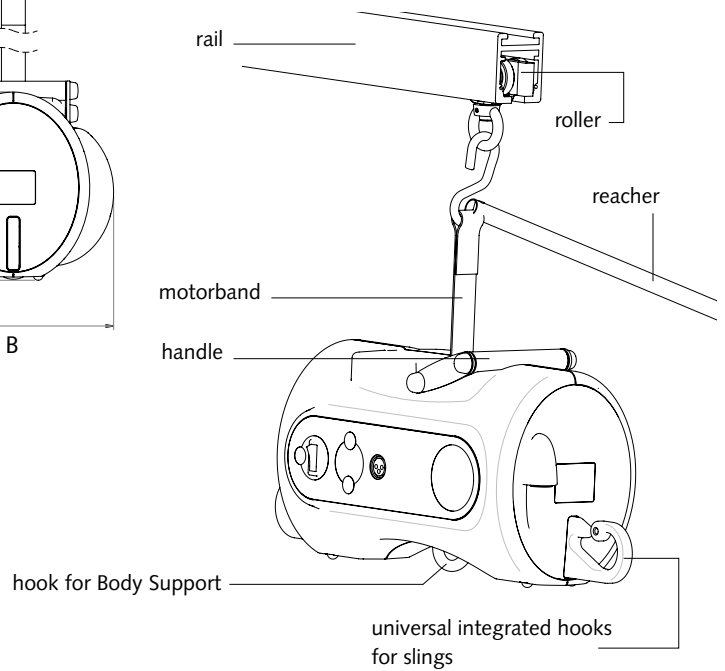

Model 2840

Portable ceiling hoist

A portable motor for multiple transfers in several rooms:
you can use it everywhere

- Can be used in different rooms with different rail sections (bedroom, bathroom, toilet, shower...).
- The door opening does not have to be modified.
- Light and compact, yet powerful: lifting up to 182 kg.
- Aesthetic: streamlined timeless design.
- Budget-friendly: one motor for several places.
- In combination with the Handi-Move Body Support® or slings.

Lift & Care systems for people with reduced mobility

www.handimove.com

Portable ceiling hoist

● Dimensions

A	480 mm
B	200 mm
C	210 mm
D	1550 mm

● Technical specifications

Weight	8 kg
Max. Lifting Capacity	182 kg
Batteries	2 x 12 VDC/3.2 Ah.
Charger:	input 220 V AC / output 24 V DC
Number of lifts with full batteries.....	50 with 100 kg / 50 cm
Motor cover	ABS
Emergency down	Electric
Overhead rail.....	Aluminium alloy, white laquered

● With slings or Body Support

Thanks to the integrated hooks on both sides of the motor and the swivel hook placed centrally at the bottom, the motor can be used with all slings or with the Handi-Move Body Support.