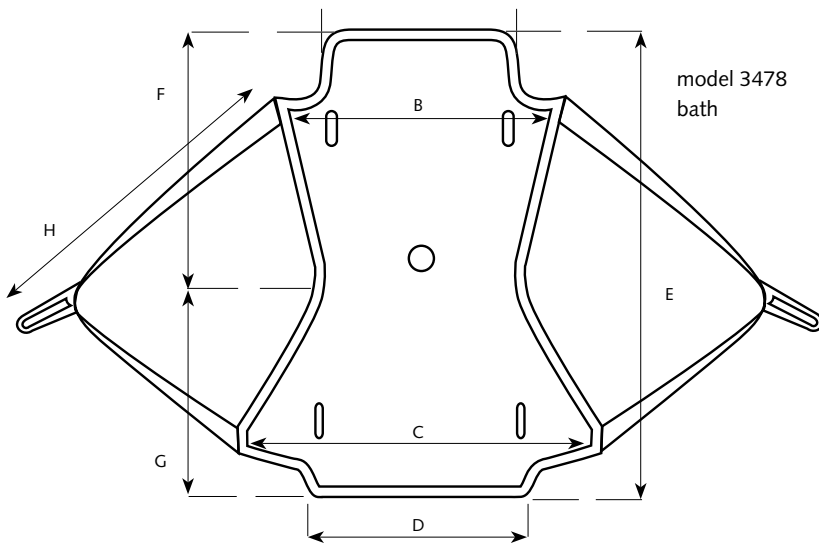

Model 3473-3478

Seat sling pool/bath PVC

Comfortable in the water

- Sufficient cut-outs for water drainage
- Assumes the form of the bath
- Reinforced seating surface and backrest
- Adjustable loop length

Lift & Care systems for people with reduced mobility

www.handimove.com

Seat sling pool/bath PVC

● Dimensions and specifications

A.....	38 / 14.96 (cm / inch)
B.....	58 / 22.83
C.....	65 / 25.59
D.....	38 / 14.96
E.....	101 / 39.76
F.....	60 / 23.62
G.....	41 / 16.14
H.....	60 / 23.62

Material: PVC, polyester, plastic
 Maximum load: 225 kg / 496 Lbs

For free demonstration or further information