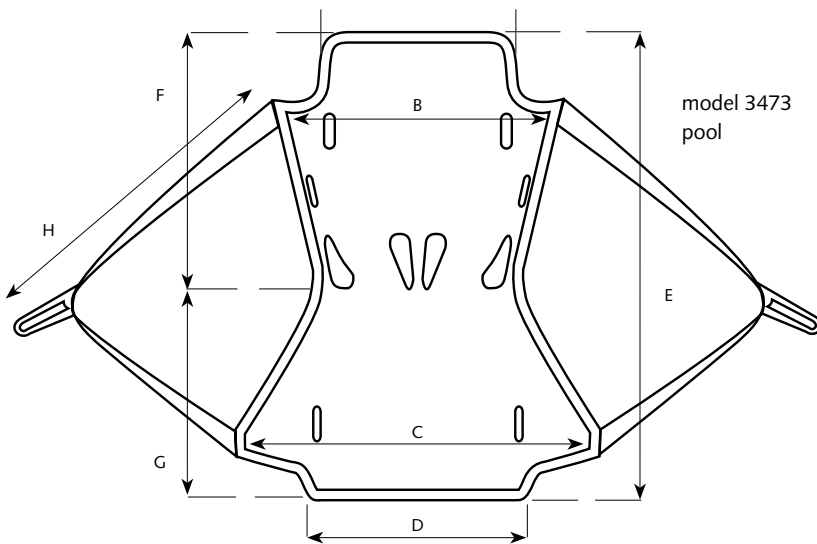

Model 3473-3478

Seat sling pool/bath PVC

Comfortable in the water

- Sufficient cut-outs for water drainage
- Assumes the form of the bath
- Reinforced seating surface and backrest
- Adjustable loop length

Lift & Care systems for people with reduced mobility

www.handimove.com

Seat sling pool/bath PVC

● Dimensions and specifications

A.....	38 / 14.96 (cm / inch)
B.....	58 / 22.83
C.....	65 / 25.59
D.....	38 / 14.96
E.....	101 / 39.76
F.....	60 / 23.62
G.....	41 / 16.14
H.....	60 / 23.62

Material: PVC, polyester, plastic
 Maximum load: 225 kg / 496 Lbs

For free demonstration or further information